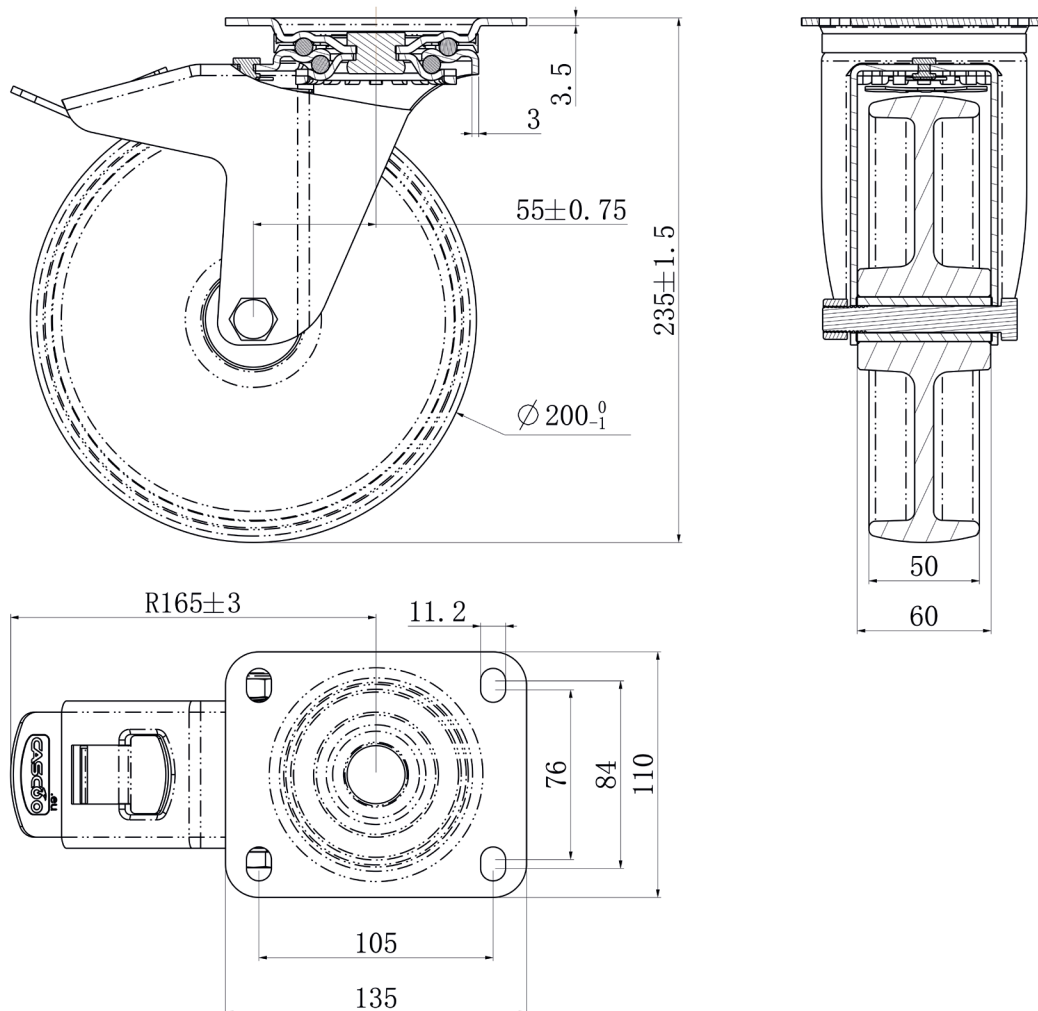

TPP58WC200N0N0P0N

SWIVEL CASTOR WITH TOTAL BRAKE Ø 200 MM SERIES N0N0 PLAIN BEARING

WHEEL

wheel diameter in mm	200
wheel width in mm	50
hub width in mm	59
screw size	M12
tread	polyamide white
wheel center	polyamide white
bearing	plain bearing
threadguard	without separate threadguard
temperature range	-40°C to +80°C

HOUSING

material thickness fitting in mm	3.50
material thickness fork in mm	3.00
fitting	plate
mounting dimension in mm	105 x 84 / 76
offset dimension in mm	55
total height in mm	235
swivel radius in mm	165
dyn. load capacity in kg	300
test norm	DIN EN 12532

TPP58WC200N0N0P0N

SWIVEL CASTOR WITH TOTAL BRAKE Ø 200 MM SERIES N0N0 PLAIN BEARING

CASCOO Europe GmbH

Lütke Haar 15 • 59602 Rüthen • Germany
+49 2952 - 970629-0
info@cascoo.eu • www.cascoo.eu