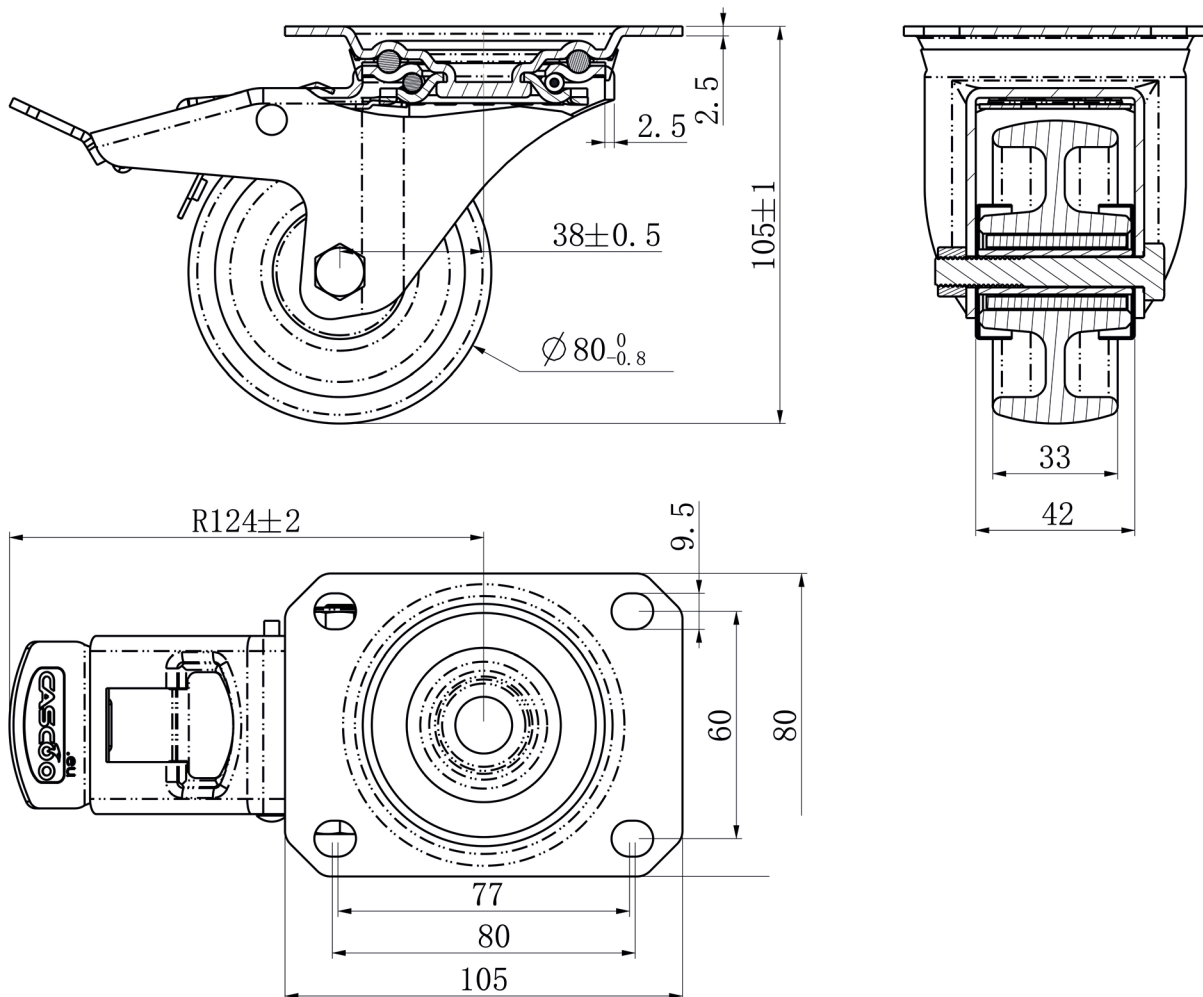

TBP25WC080N0N0R1W

SWIVEL CASTOR WITH TOTAL BRAKE Ø 80 MM SERIES N0N0 ROLLER BEARING

CASCOO Europe GmbH

Lütke Haar 15 • 59602 Rüthen • Germany
+49 2952 - 970629-0
info@cascoo.eu • www.cascoo.eu