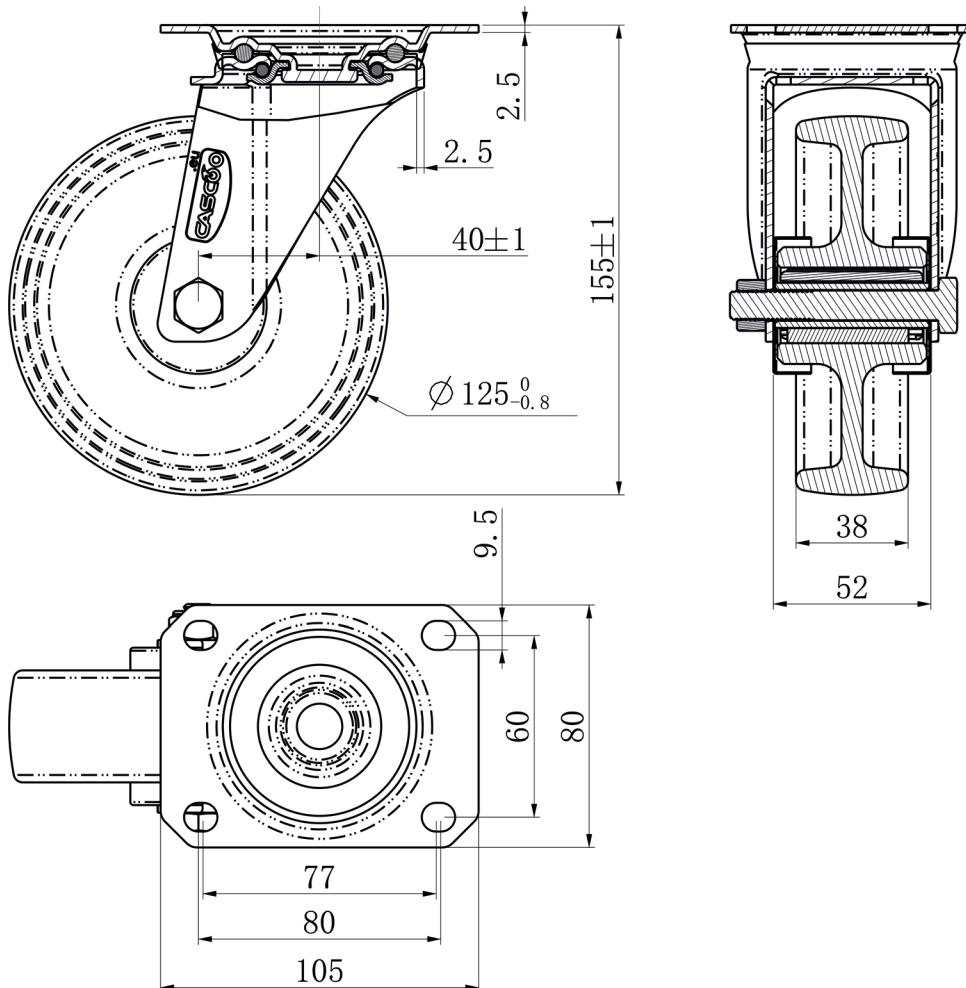

SBP35WC125N0N0R1W

SWIVEL CASTOR Ø 125 MM SERIES N0N0 ROLLER BEARING

WHEEL

wheel diameter in mm	125
wheel width in mm	38
hub width in mm	50
screw size	M10
tread	polyamide white
wheel center	polyamide white
bearing	roller bearing
threadguard	small metal threadguard
temperature range	-40°C to +80°C

HOUSING

material thickness fitting in mm	2.50
material thickness fork in mm	2.50
fitting	plate
mounting dimension in mm	80 / 77 x 60
offset dimension in mm	40
total height in mm	155
swivel radius in mm	0
dyn. load capacity in kg	200
test norm	DIN EN 12532

SBP35WC125N0N0R1W

SWIVEL CASTOR Ø 125 MM SERIES N0N0 ROLLER BEARING

CASCOO Europe GmbH

Lütke Haar 15 • 59602 Rüthen • Germany
+49 2952 - 970629-0
info@cascoo.eu • www.cascoo.eu