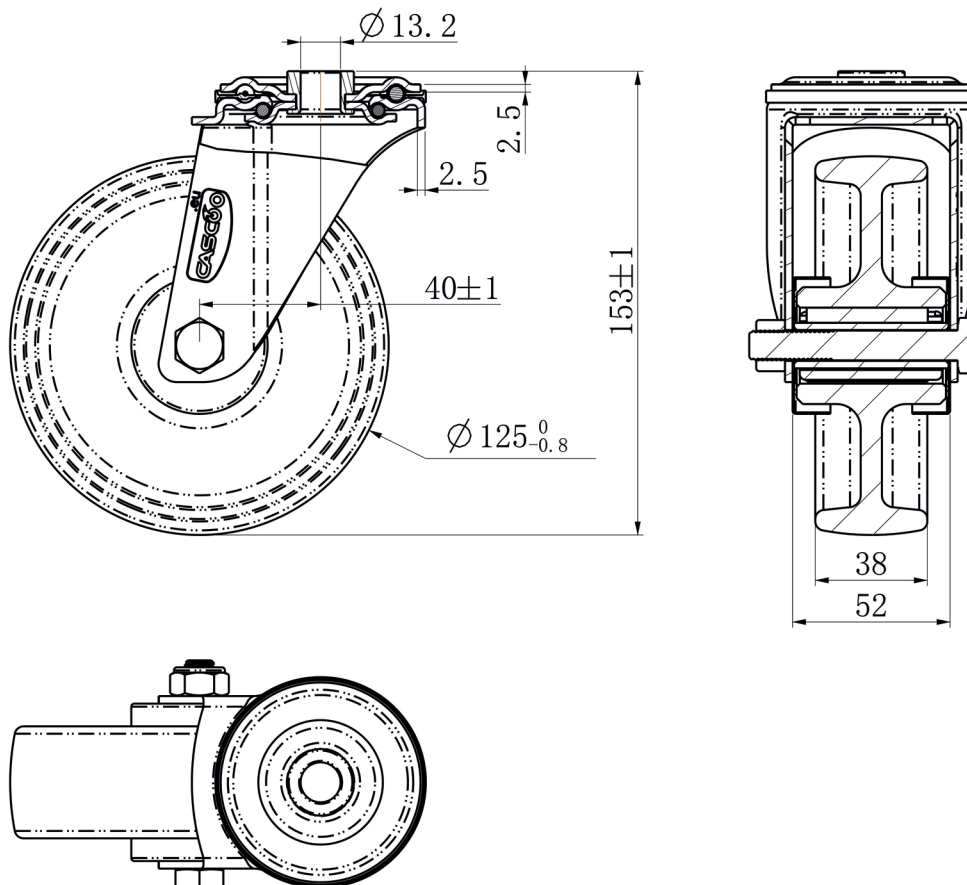

HBH85WC125N0N0R1W

BOLT HOLE SWIVEL CASTOR Ø 125 MM SERIES N0N0 ROLLER BEARING

WHEEL

wheel diameter in mm	125
wheel width in mm	38
hub width in mm	50
screw size	M10
tread	polyamide white
wheel center	polyamide white
bearing	roller bearing
threadguard	small metal threadguard
temperature range	-40°C to +80°C

HOUSING

material thickness fitting in mm	2.50
material thickness fork in mm	2.50
fitting	bolt hole
mounting dimension in mm	13
offset dimension in mm	40
total height in mm	154
swivel radius in mm	0
dyn. load capacity in kg	150
test norm	DIN EN 12532

HBH85WC125N0N0R1W

BOLT HOLE SWIVEL CASTOR Ø 125 MM SERIES N0N0 ROLLER BEARING

CASCOO Europe GmbH

Lütke Haar 15 • 59602 Rüthen • Germany
+49 2952 - 970629-0
info@cascoo.eu • www.cascoo.eu