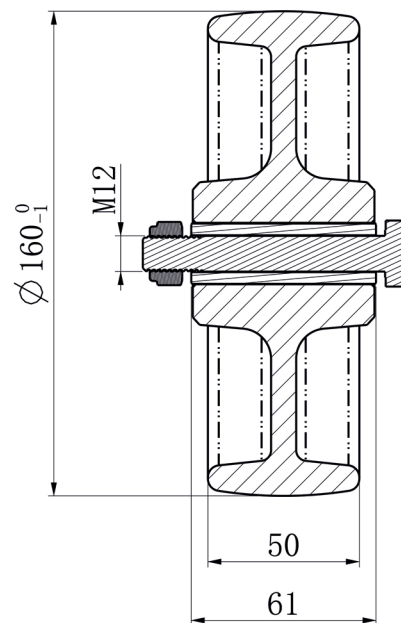

160N0N0P0N

WHEEL Ø 160 MM SERIES N0N0 PLAIN BEARING

WHEEL

wheel diameter in mm	160
wheel width in mm	50
hub width in mm	59
screw size	M12
tread	polyamide white
wheel center	polyamide white
bearing	plain bearing
threadguard	without separate threadguard
temperature range	-40°C to +80°C

HOUSING

material thickness fitting in mm	
material thickness fork in mm	
fitting	
mounting dimension in mm	
offset dimension in mm	0
total height in mm	
swivel radius in mm	0
dyn. load capacity in kg	300
test norm	DIN EN 12532

160N0N0P0N

WHEEL Ø 160 MM SERIES N0N0 PLAIN BEARING

CASCOO Europe GmbH

Lütke Haar 15 • 59602 Rüthen • Germany
+49 2952 - 970629-0
info@cascoo.eu • www.cascoo.eu