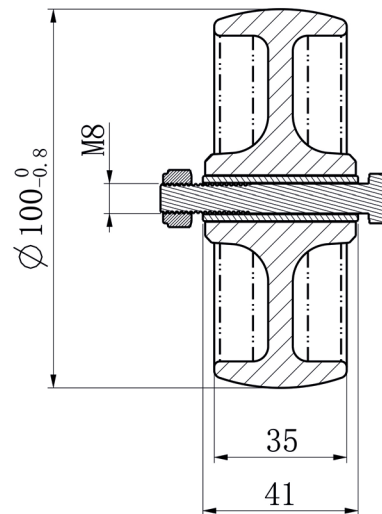

100N0N0P0N

WHEEL Ø 100 MM SERIES N0N0 PLAIN BEARING

WHEEL

wheel diameter in mm	100
wheel width in mm	36
hub width in mm	40
screw size	M8
tread	polyamide white
wheel center	polyamide white
bearing	plain bearing
threadguard	without separate threadguard
temperature range	-40°C to +80°C

HOUSING

material thickness fitting in mm	
material thickness fork in mm	
fitting	
mounting dimension in mm	
offset dimension in mm	0
total height in mm	
swivel radius in mm	0
dyn. load capacity in kg	150
test norm	DIN EN 12532

**CASCOO Europe GmbH**

Lütke Haar 15 • 59602 Rüthen • Germany
+49 2952 - 970629-0
info@cascoo.eu • www.cascoo.eu

100N0N0P0N

WHEEL Ø 100 MM SERIES N0N0 PLAIN BEARING

CASCOO Europe GmbH

Lütke Haar 15 • 59602 Rüthen • Germany
+49 2952 - 970629-0
info@cascoo.eu • www.cascoo.eu